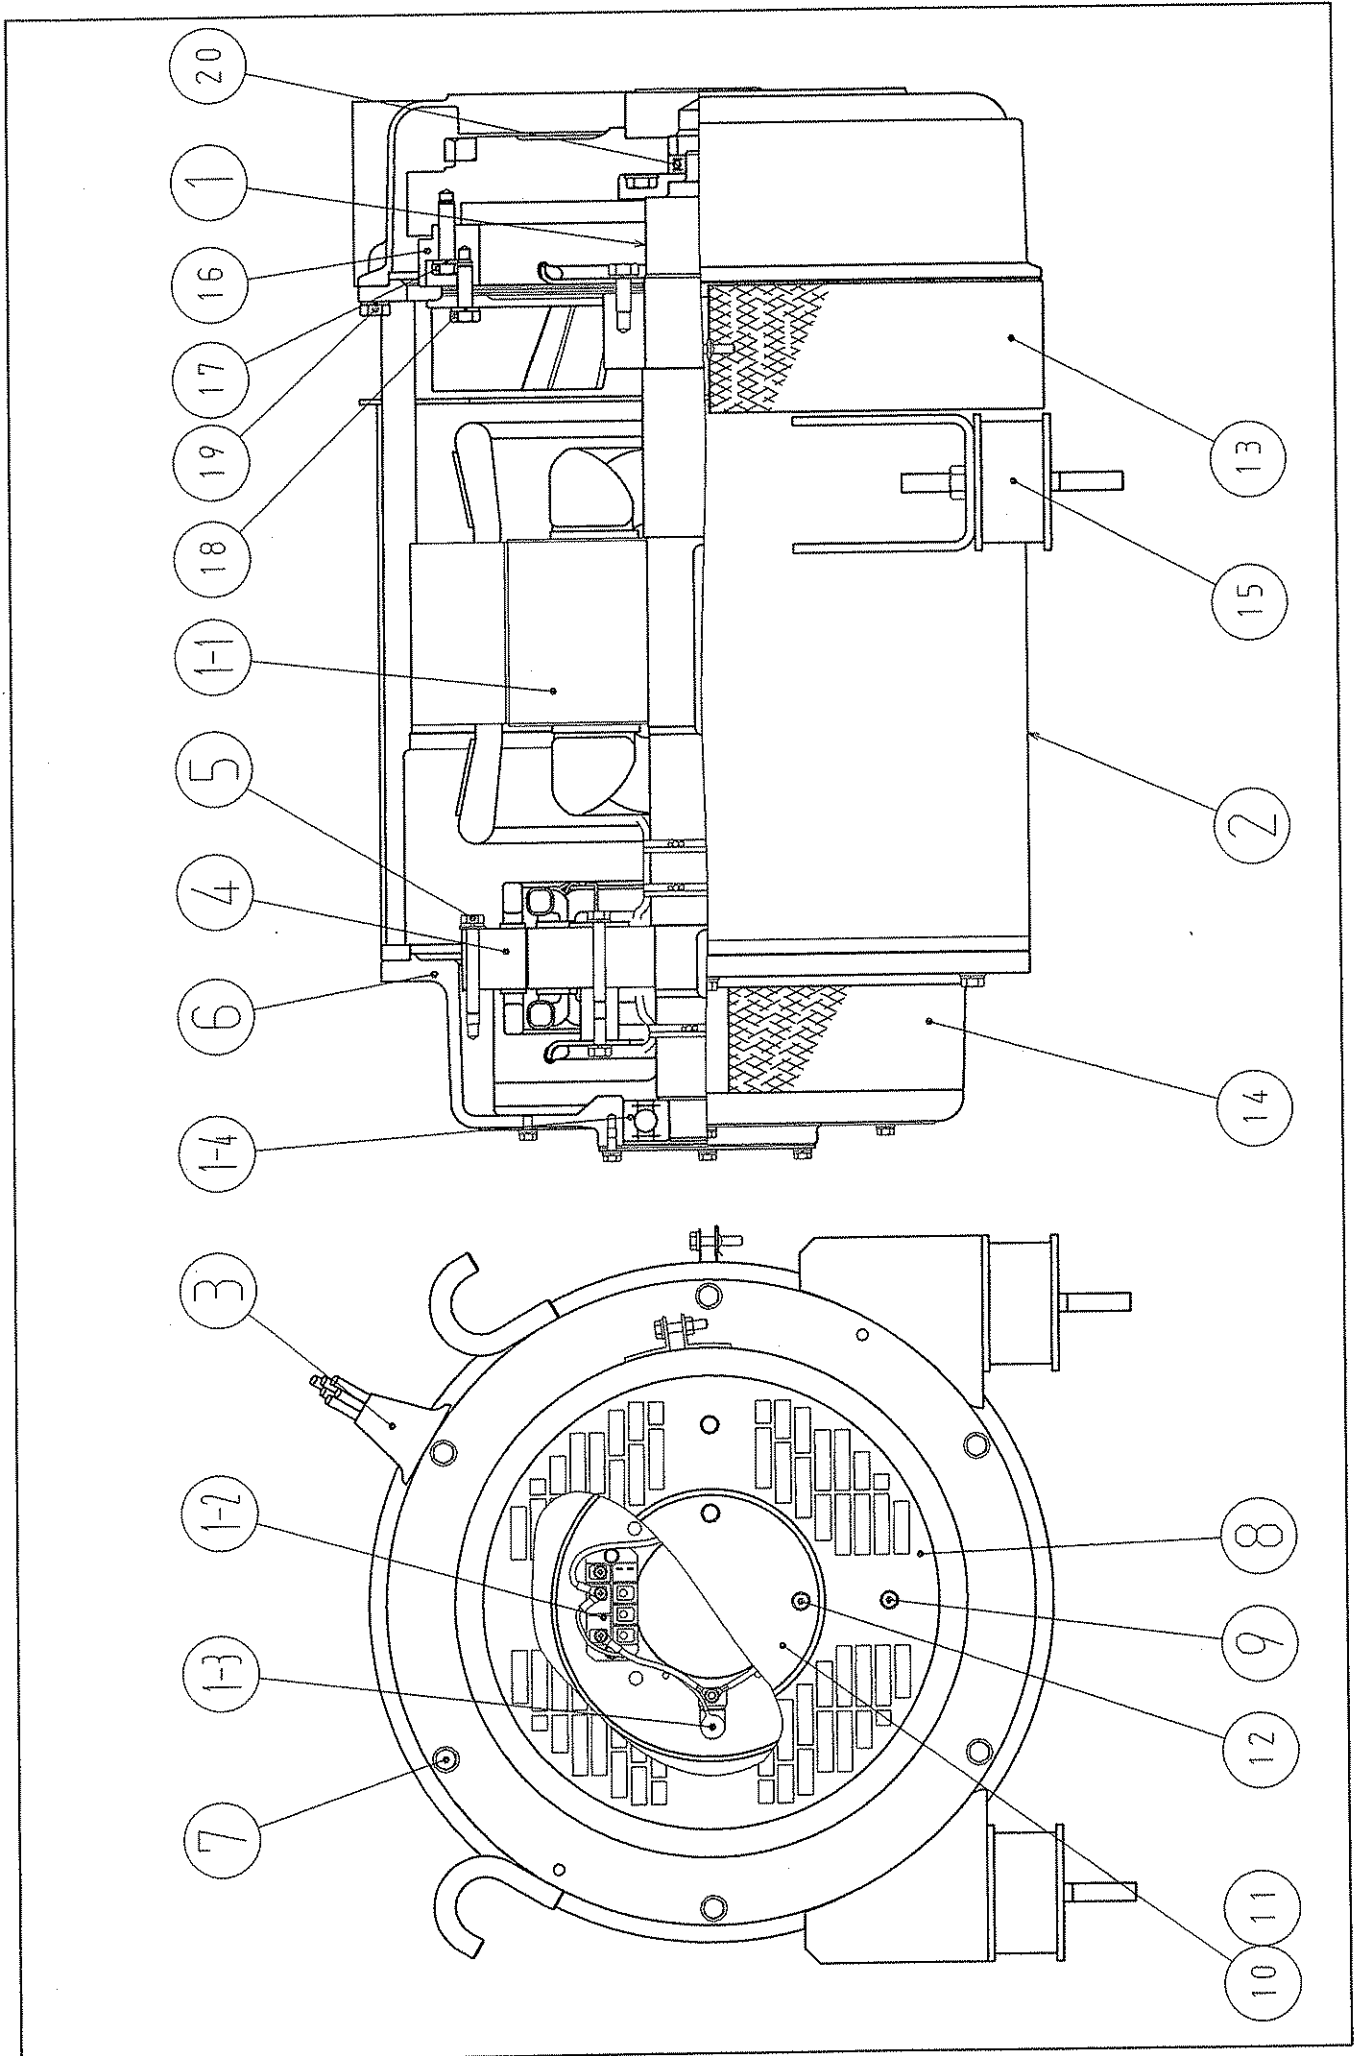

Generator Ass'y

Key No.	Parts No.	Parts Name	Remarks	Q' ty				Symbol	Serial No.
				All	A	B	C		
1	B 21102 00002	Rotor Ass'y		1					
1- 1	83810 40003	Field Ass'y		(1)					
1- 2	06018 21349	Rectifier		(2)					
1- 3	06018 22601	Surge Absorber		(1)					
1- 4	00719 06310	Bearing	6310 DDU C3	(1)					
2	83813 40003	Stator Ass'y		1					
3	08450 41904	Grommet		1					
4	80413 50013	Field Ass'y, exciter		1					
5	00103 08065	Hex. Head Bolt		4					
	00426 08000	Spring Washer		4					
	00412 08000	Plain Washer		4					
6	80413 15202	End Braket		1					
7	00171 08030	Hex. Head Bolt		6					
8	80413 31014	Cover, end bracket		1					
9	00169 06016	Hex. Head Bolt		4					
10	80413 10024	Cover, bearing		1					
11	80413 12014	Gasket, bearing		1					
12	00169 06016	Hex. Head Bolt		4					
13	80513 32014	Cover, fan		1					
	03404 06040	Hex. Head Bolt		1					
	00412 06000	Plain Washer		1