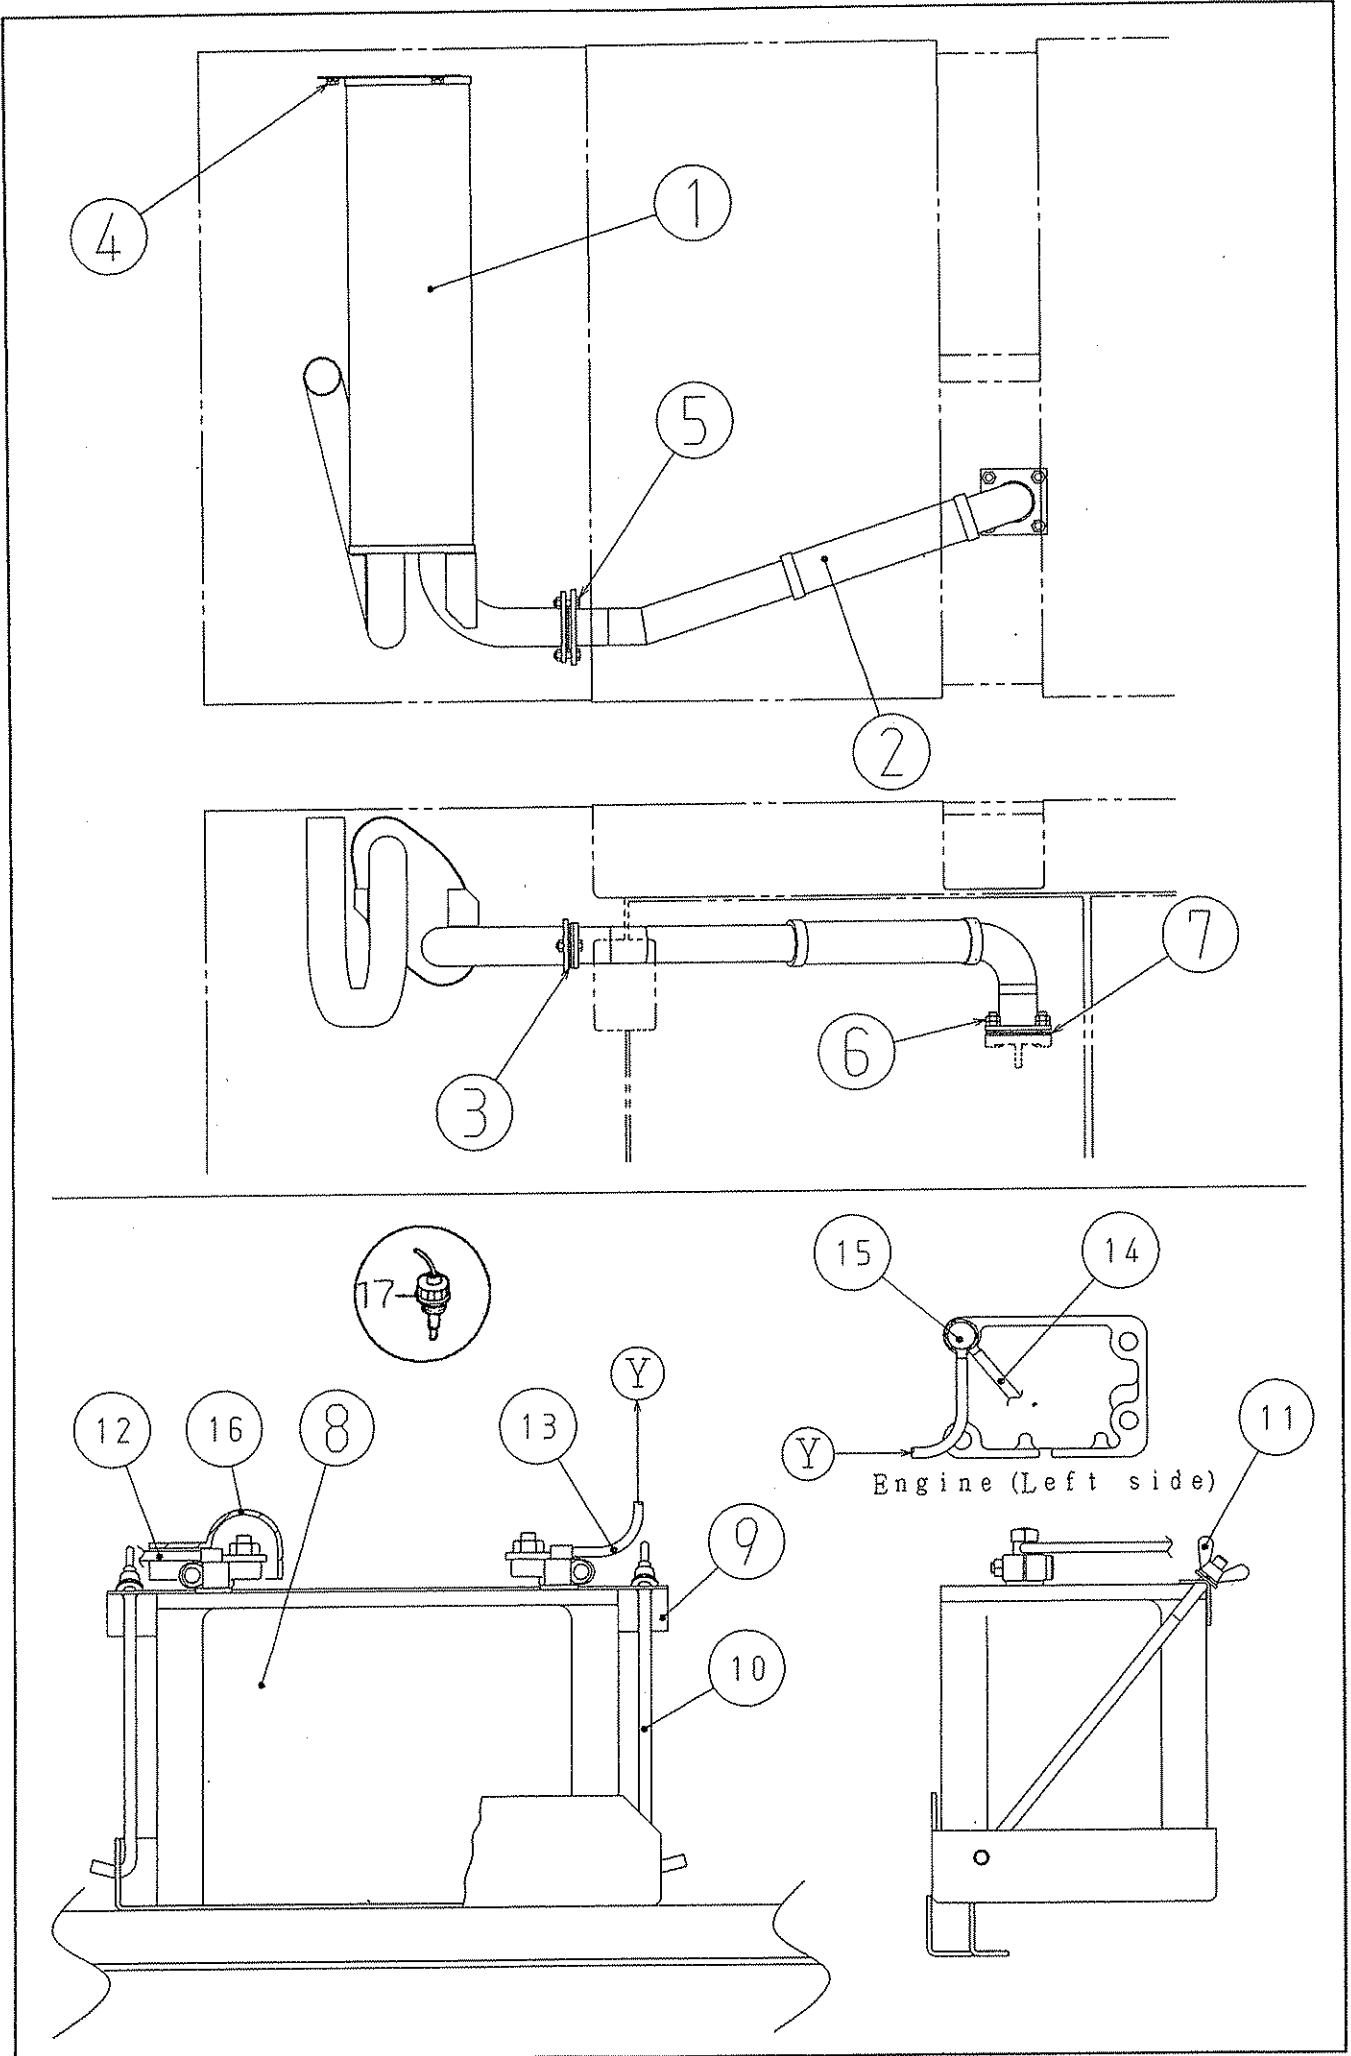

Battery and Muffler Ass'y

Key No.	Parts No.	Parts Name	Remarks	Q'ty				Symbol	Serial No.
				All	A	B	C		
1	M 13321 00003	Muffler (A)		1					
2	M 13350 00003	Exhaust Pipe		1					
3	15023 36004	Gasket		1					
4	00169 08020	Hex. Head Bolt		4					
5	00169 08035	Hex. Head Bolt		2					
6	00304 10000	Hex. Nut		8					
7	06023 20157	Gasket	KUBOTA 19258-12231	1					
8	01683 09531	Battery	95D31R	1					
9	M 14856 00104	Battery Band		1					
10	M 14856 00204	Battery Bolt		2					
11	00378 08000	Wing Nut		2					
	00400 08000	Spring Washer		2					
	00412 08000	Plain Washer		2					
12	M 13482 00004	Battery Cable(+)		1					
13	M 13482 00104	Battery Cable(-)		1					
14	M 13480 00004	Earth Cable		1					
15	00107 12025	Hex. Head Bolt		1					
	00400 12000	Spring Washer		1					
	00412 12000	Plain Washer		1					
	00405 12000	Toothed Washer		1					
16	08450 40414	Terminal Cap (Red)		1