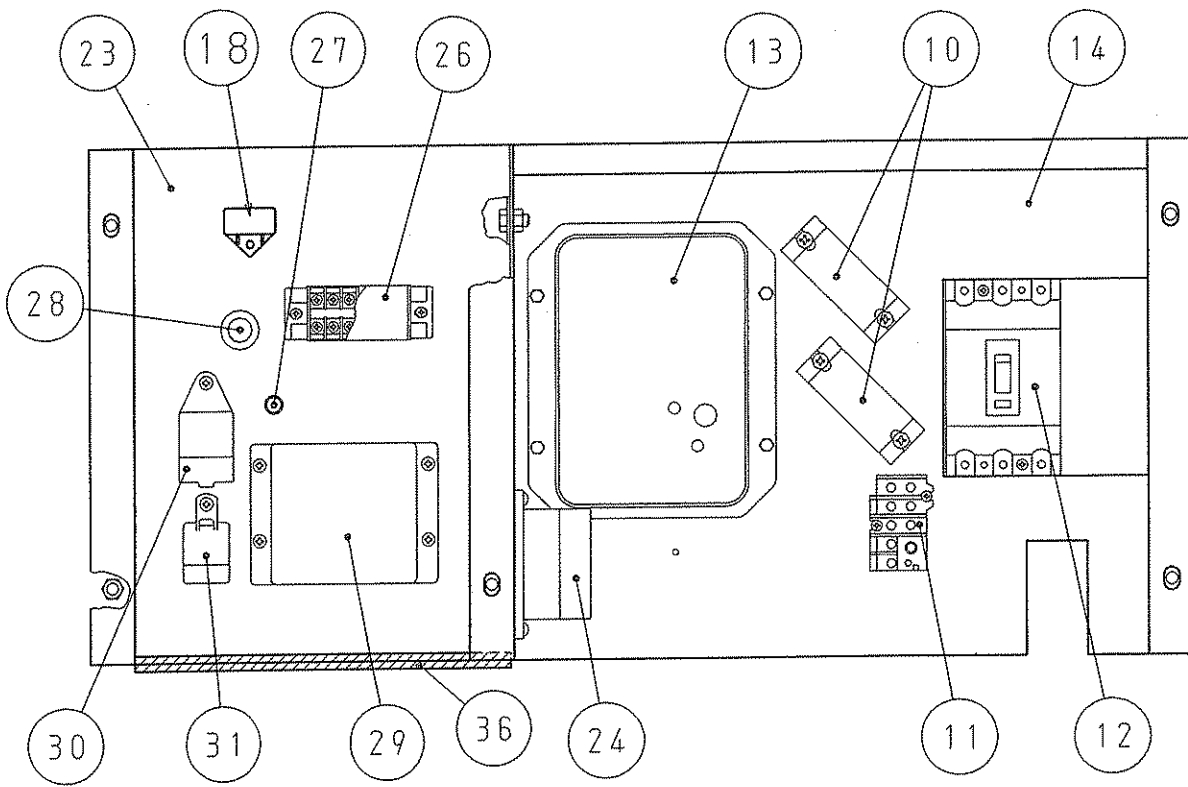

Control Panel Ass'y

Key No.	Parts No.	Parts Name	Remarks	Q'ty				Symbol	Serial No.
				All	A	B	C		
1	06018 00285	AC, Voltmeter	SCF-5 0~600V	1				V	
2	06018 05745	AC, Ammeter	ACF-5 0-75/5A	1				A	
3	06018 00408	Frequency Meter	FCF-5 45~65Hz 220V	1				F	
4	06018 40073	Voltage Regulator	RA20A 2SE 102BJ 2W 1KΩ	1				VR	
5	06018 40121	Knob	25N	1					
6	M 13531 00003	Control Panel		1					
7	06050 10017	Hinge	B-1100-4	2					
	00271 03010	Machine Screw		8					
	02070 03000	Hex. Nut		4					
8	B 92211 00004	Set Screw		2					
	00802 00005	E Ring		2					
	00400 06000	Spring Washer		2					
	00412 06000	Plain Washer		2					
9	08418 05804	Cover		1					
	00271 04010	Machine Screw		2					
10	06018 01123	Current Transformer	COC-3 150/5A	2				CT	
	00271 06016	Machine Screw		4					
11	06018 20891	Over Current Relay	TH-N20HZ 3.6A	1				OC	
	00271 04016	Machine Screw		2					
12	06018 06404	Circuit Breaker	EA53B 3P 50A SHTAC 200V	1				CB	~3799316
	06018 06460	Circuit Breaker	EA53C 3P 50A SHTAC 200V 3-2	1				CB	3799317~