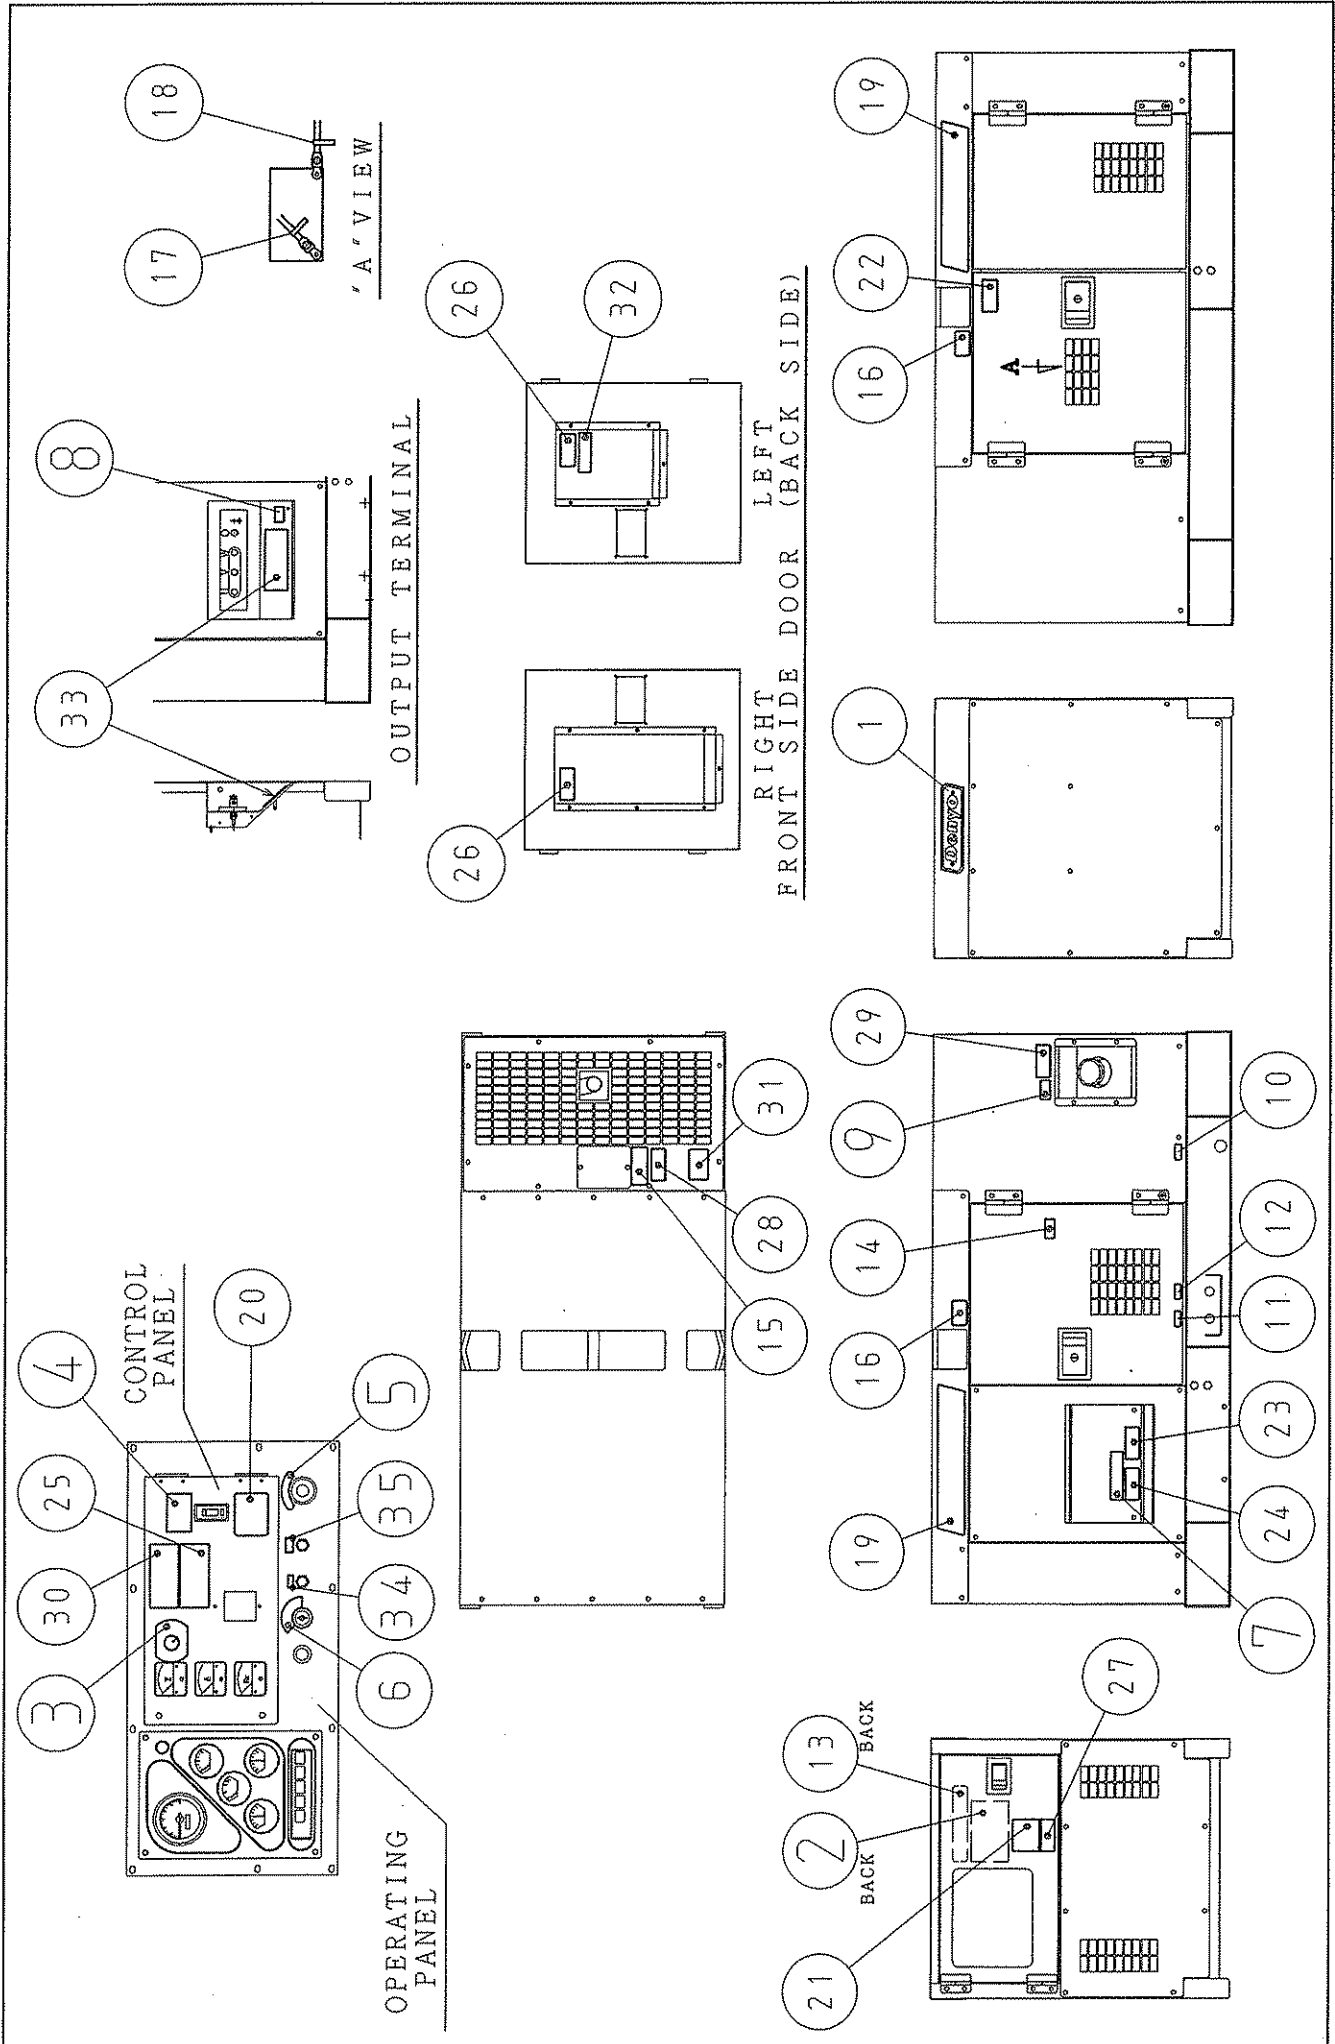

Name Plate Ass'y

Key No.	Parts No.	Parts Name	Remarks	Q'ty				記号	実施号機
				All	A	B	C	Symbol	Serial No.
1	08005 18103	Emblem		1					
2	83206 09102	Decal;Operating Insutructions	S-4459	1					
3	76106 23504	Decal;Voltage Regulator	S-3170	1					
4	08006 64504	Decal;Circuit Breaker	S-1307	1					
5	08006 81004	Decal;High-Low	S-873	1					
6	83206 15004	Decal;Starter Switch	S-4323	1					
7	08006 66304	Decal;3-Phase Output Terminal	S-936B	1					
8	08006 28504	Decal;Bonnet Earth	S-1123	1					
9	08006 80204	Decal;Diesel Fuel	S-892A	1					
10	78106 43504	Decal;Fuel Drain	S-2978	1					
11	08006 42504	Decal;Oil Drain	S-2673	1					
12	08006 41504	Decal;Water Drain	S-2672	1					
13	M 08006 13403	Decal;Daily Check Water and Oil	S-829A	1					
14	08006 89104	Decal;Cooling Water	S-891	1					
15	08006 89204	Decal;Water	S-961	1					
16	08006 28404	Decal;Support Hook	S-619A	2					
17	08006 89404	Decal;(+) Battery	S-2090	1					
18	08006 89504	Decal;(-) Battery	S-2091	1					
19	08406 43902	Model Name	S-3917	2					
20	M 08406 29904	Over Current Relay	S-3304	1					
21	B 95211 00404	Decal;General Cautions	B9211 0040	1