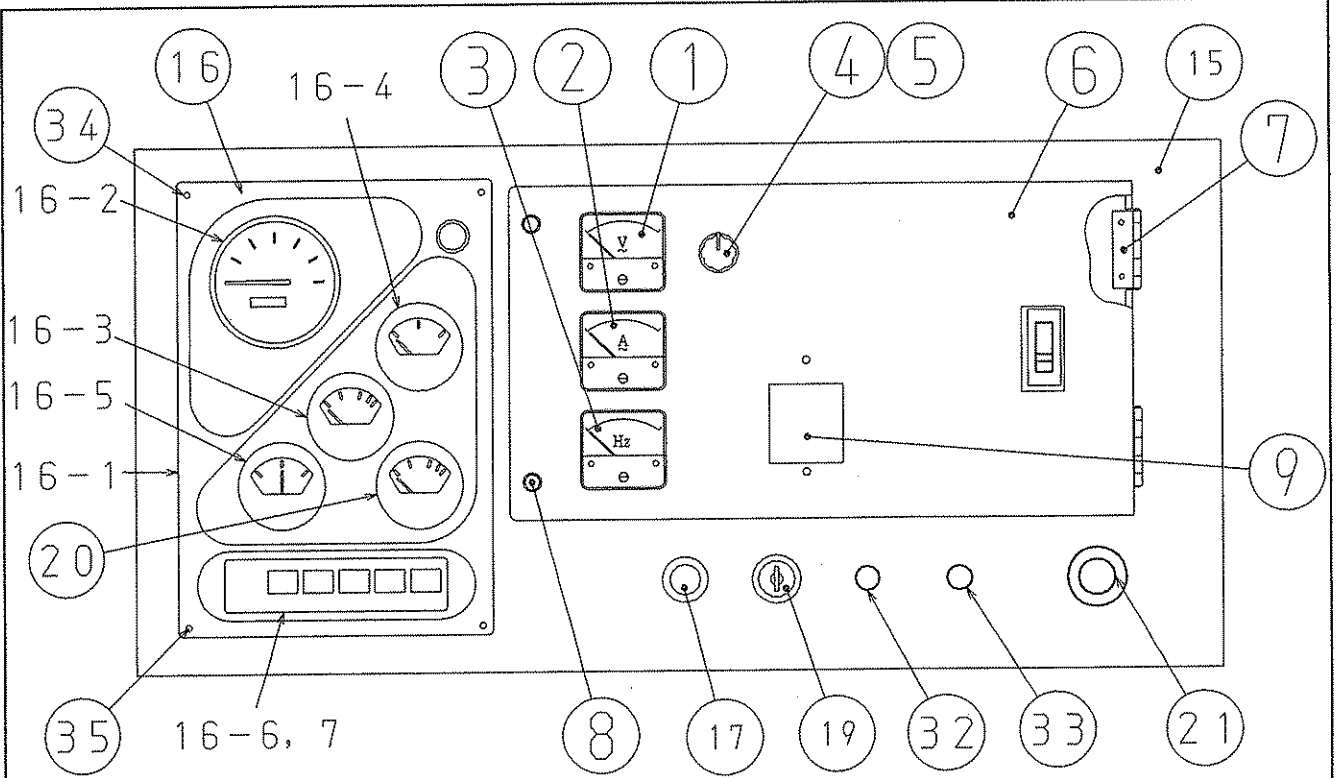

Key No.	Parts No.	Parts Name	Remarks	Q'ty				Symbol	Serial No.
				All	A	B	C		
14	80013 33003	Cover, end bracket		1					
	03404 06040	Hex. Head Bolt		1					
	00412 06000	Plain Washer		1					
15	06050 00010	Rubber Suspension	EA-1011	2					
	02070 12000	Hex. Nut		2					
16	M 11654 00003	Coupling Ring		1					
17	00128 10045	Hex. Head Bolt		8					
18	00128 10030	Hex. Head Bolt		8					
19	00128 10025	Hex. Head Bolt		6					
20	00705 06303	Bearing	6303ZZ	1					

Control Panel Ass'y