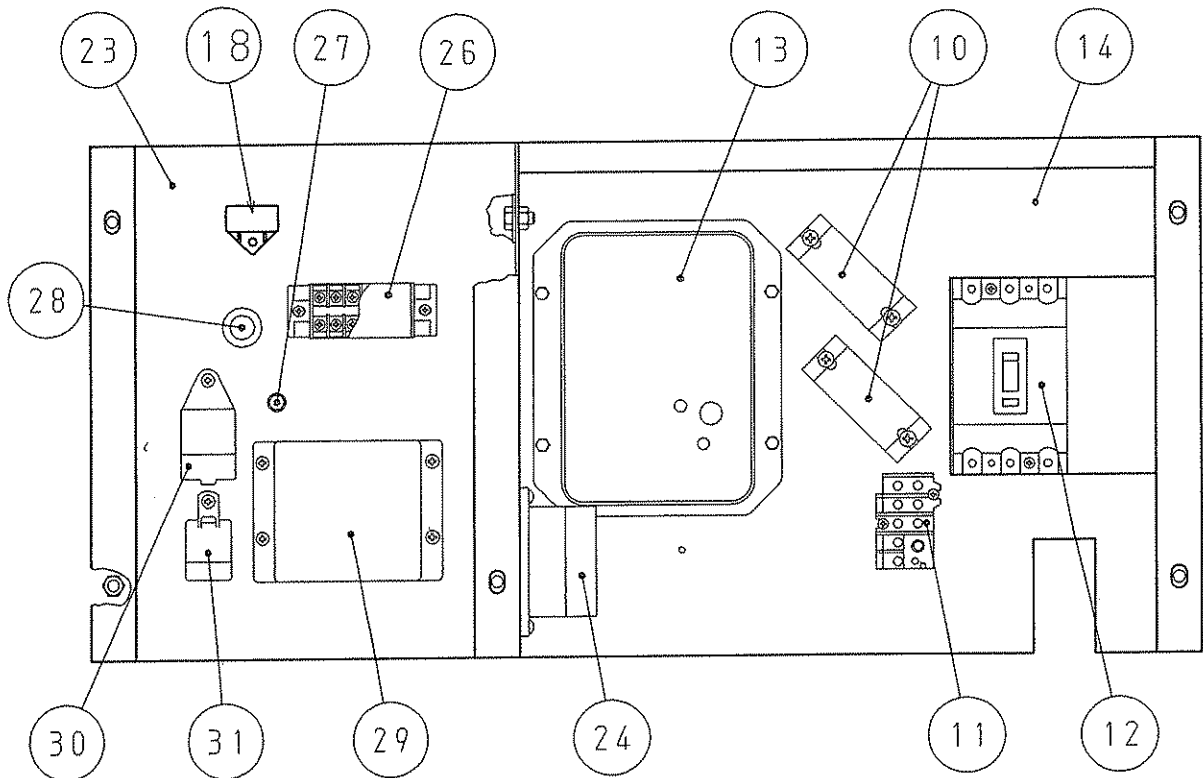

Key No.	Parts No.	Parts Name	Remarks	Q'ty				Symbol	Serial No.
				All	A	B	C		
14	80013 33003	Cover, end bracket		1					
	03404 06040	Hex. Head Bolt		1					
	00412 06000	Plain Washer		1					
15	06050 00010	Rubber Suspension	EA-1011	2					
	02070 12000	Hex. Nut		2					
16	M 11654 00003	Coupling Ring		1					
17	00128 10045	Hex. Head Bolt		8					
18	00128 10030	Hex. Head Bolt		8					
19	00128 10025	Hex. Head Bolt		6					
20	00705 06303	Bearing	6303ZZ	1					

Control Panel Ass'y