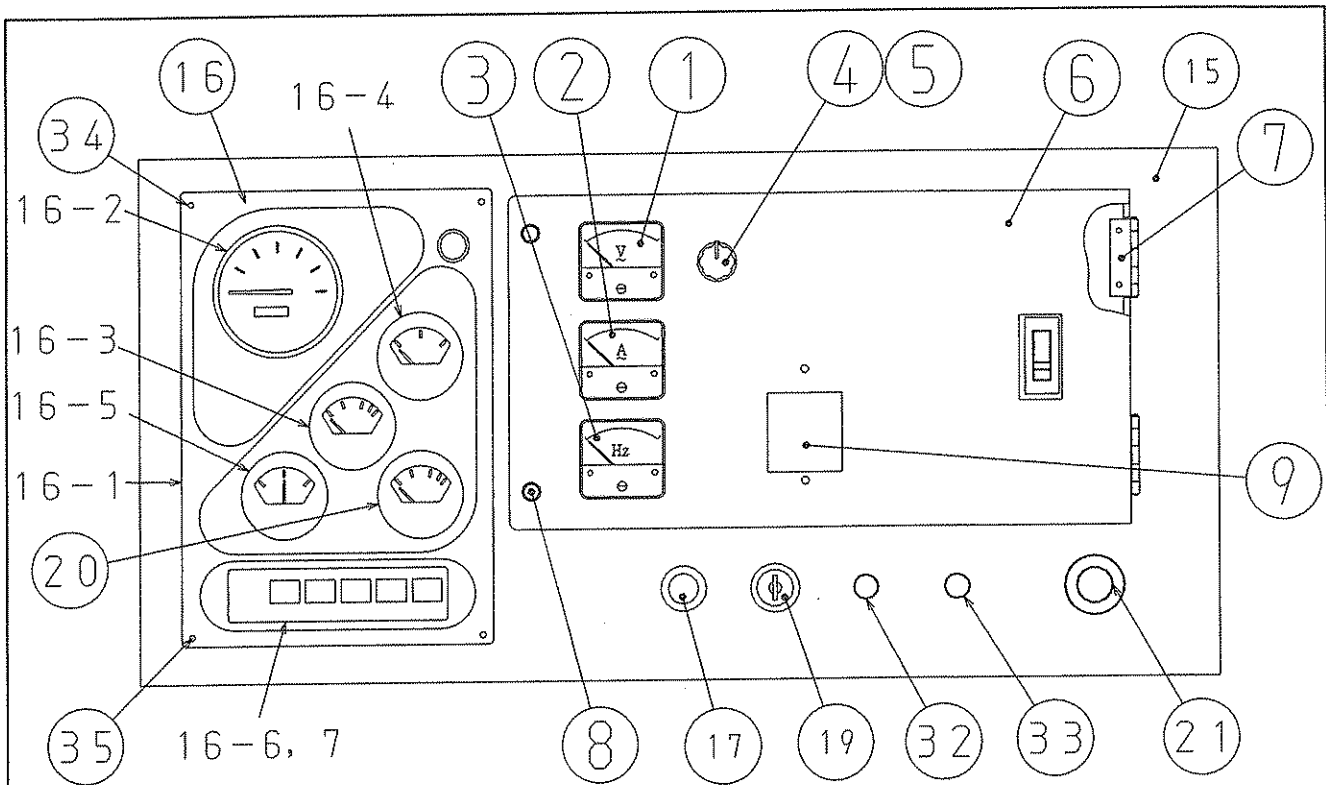

Control Panel Ass'y

Key No.	Parts No.	Parts Name	Remarks	Q'ty				Symbol	Serial No.
				All	A	B	C		
1	06018 00285	AC, Voltmeter	SCF-5 0~600V	1				V	
2	06018 05745	AC, Ammeter	ACF-5 0-75/5A	1				A	
3	06018 00408	Frequency Meter	FCF-5 45~65Hz 220V	1				F	
4	06018 40073	Voltage Regulator	RA20A 2SE 102BJ 2W 1KΩ	1				VR	
5	06018 40121	Knob	25N	1					
6	M 13531 00003	Control Panel		1					
7	06050 10017	Hinge	B-1100-4	2					
	00271 03010	Machine Screw		8					
	02070 03000	Hex. Nut		4					
8	B 92211 00004	Set Screw		2					
	00802 00005	E Ring		2					
	00400 06000	Spring Washer		2					
	00412 06000	Plain Washer		2					
9	08418 05804	Cover		1					
	00271 04010	Machine Screw		2					
10	06018 01123	Current Transformer	COC-3 150/5A	2				CT	
	00271 06016	Machine Screw		4					
11	06018 20891	Over Current Relay	TH-N20HZ 3.6A	1				OC	
	00271 04016	Machine Screw		2					
12	06018 06404	Circuit Breaker	EA53B 3P 50A SHTAC 200V	1				CB	~3799316
	06018 06460	Circuit Breaker	EA53C 3P 50A SHTAC 200V 3-2	1				CB	3799317~