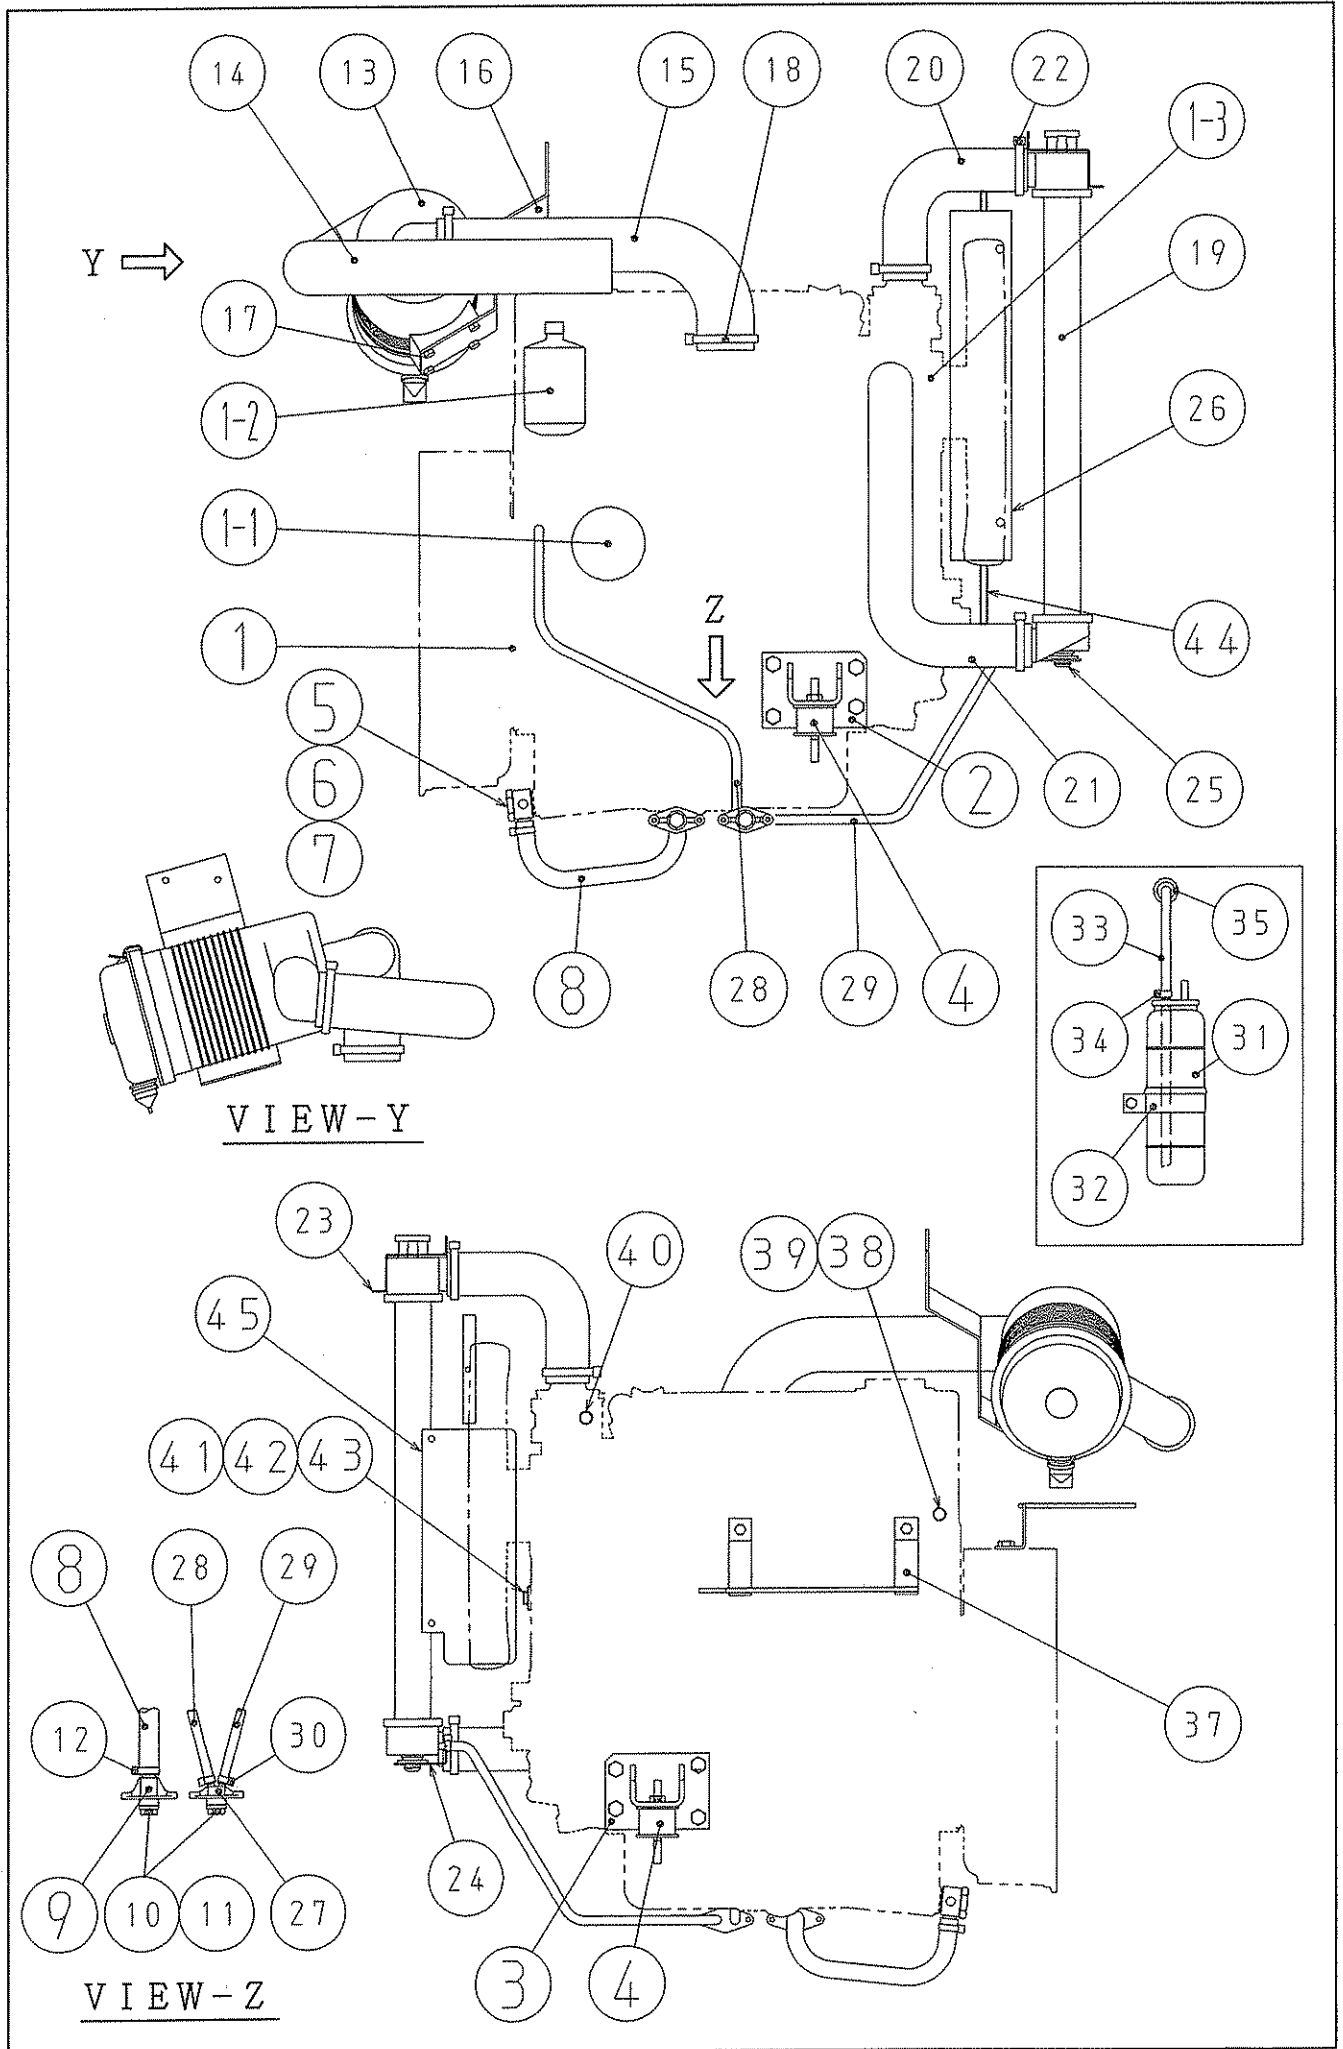

Engine and Radiator Ass'y

Key No.	Parts No.	Parts Name	Remarks	Q'ty				Symbol	Serial No.
				All	A	B	C		
1	B 29252 00104	Engine	KUBOTA V3300	1					
1-1	06020 41272	Cartridge, oil filter	KUBOTA 10020-32430	(1)					
1-2	06020 42552	Cartridge, fuel filter	KUBOTA 16631-43560	(1)					
1-3	06020 11440	Fan belt	KUBOTA 16517-97011	(1)					
2	M 13052 00004	Engine Foot (R)		1					
3	M 13052 00104	Engine Foot (L)		1					
	00124 12025	Hex. Head Bolt		8					
4	77254 19004	Rubber Suspension		2					
	02070 10000	Hex. Nut		2					
5	08050 10004	Oil Drain Joint (A)		1					
6	08420 00204	Oil Drain Joint Bolt		1					
7	06020 21194	Seal Washer	SW-24	1					
8	02657 00420	Oil Drain Hose		1					
9	15020 25103	Oil Drain Joint (B)		1					
	00169 06020	Hex. Head Bolt		2					
10	08020 11104	Drain Bolt		1					
11	01500 00018	O-Ring		1					
12	06055 15132	Hose Band	HS-8	2					
13	06020 46207	Air Cleaner	113A8-0000A1	1					
	06020 46336	Element, air cleaner	11307-3000	(1)					
	06200 40655	Dust Sensor	11304-6000	(1)