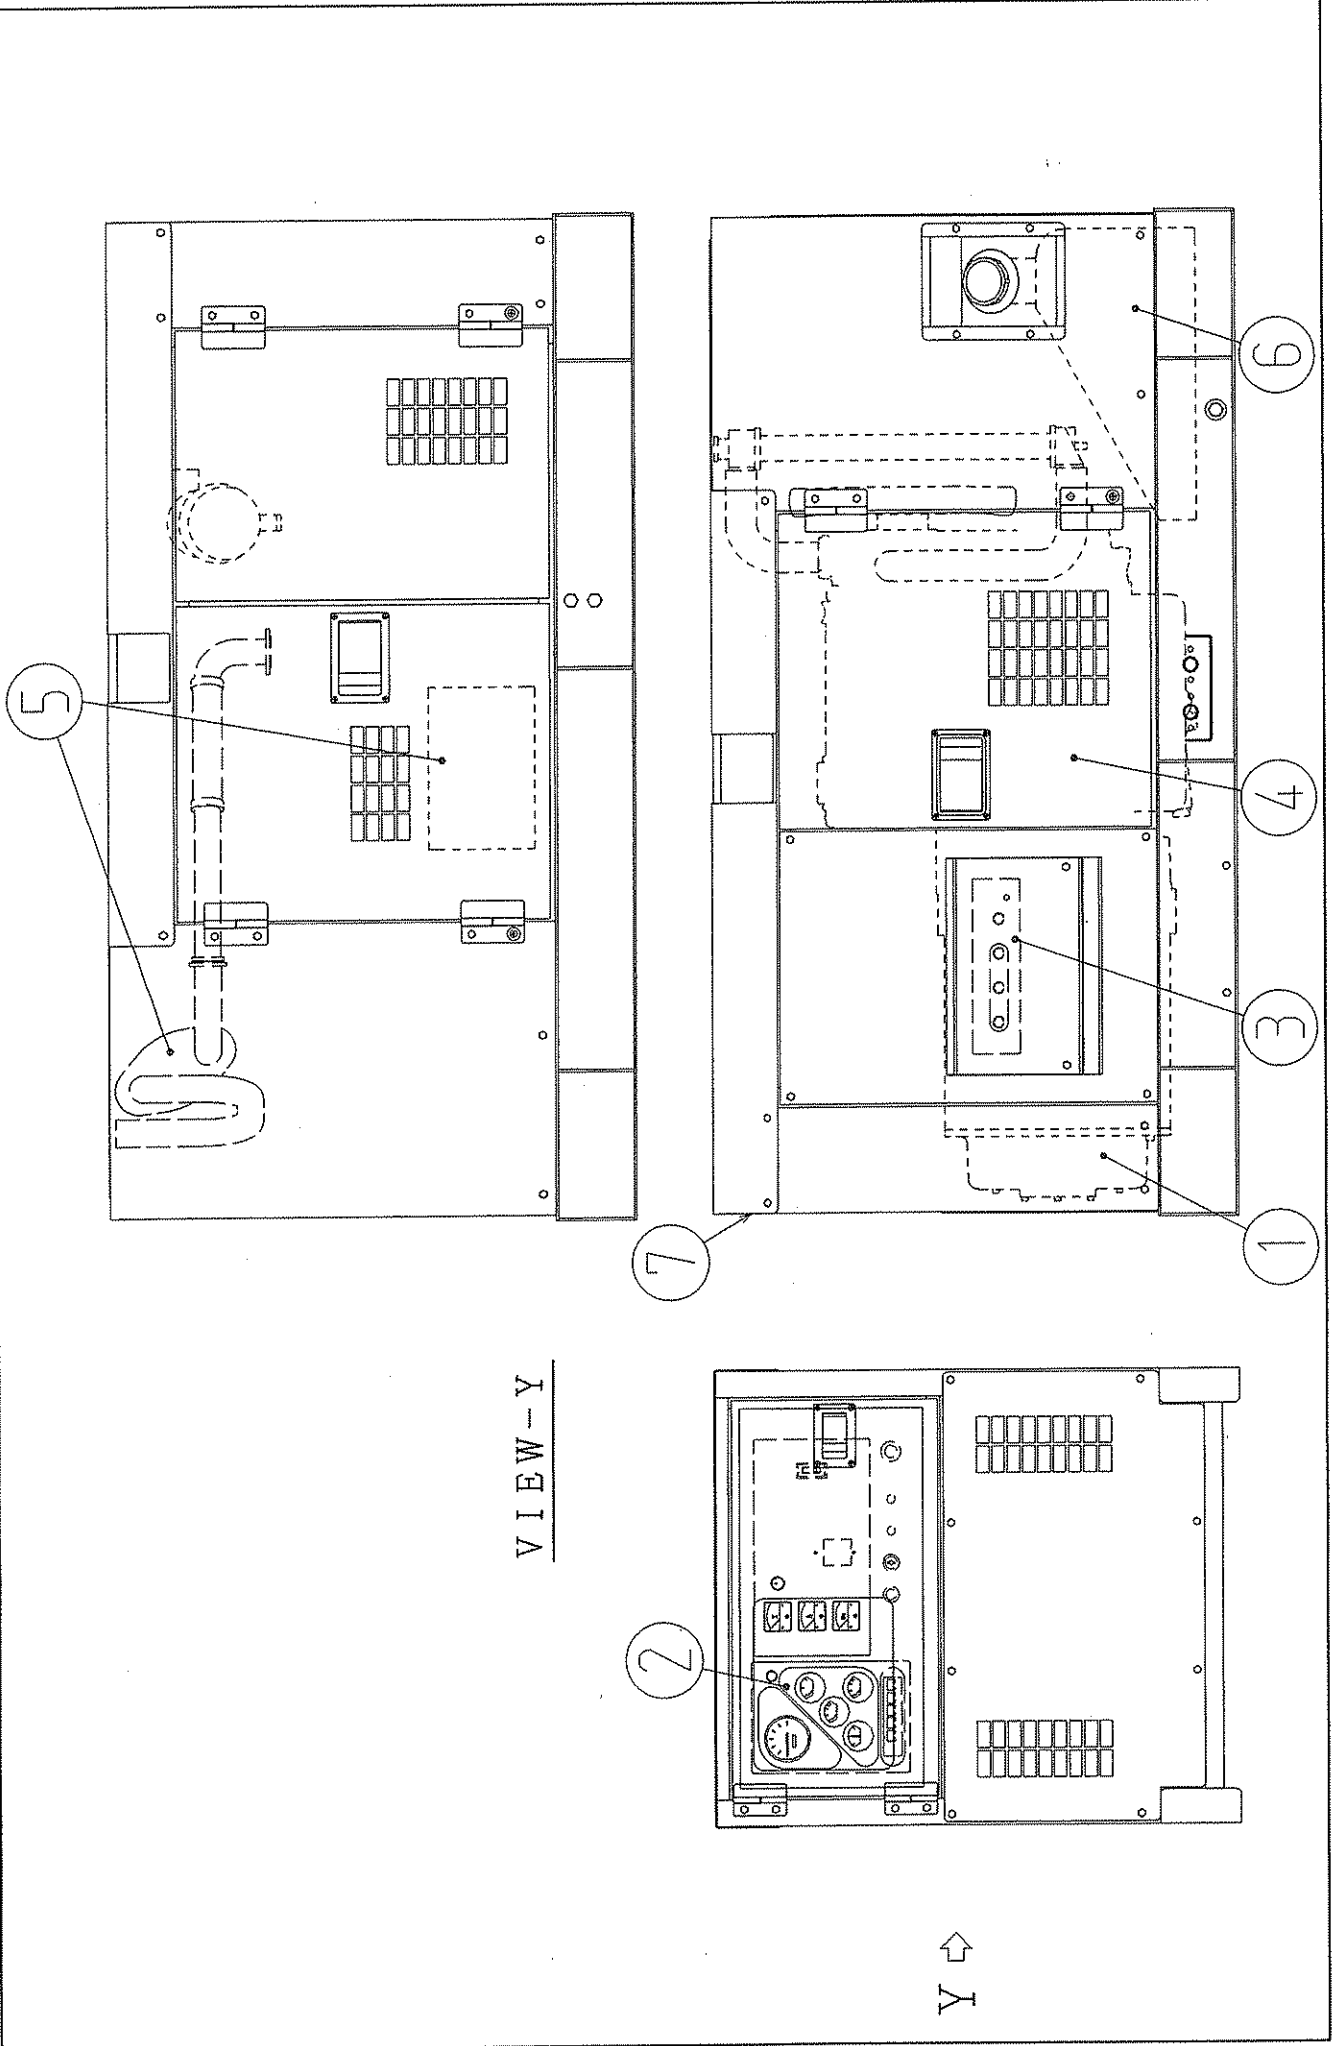

Engine Generator Set

Key No.	Parts No.	Parts Name	Remarks	Q'ty				Symbol	Serial No.
				All	A	B	C		
1		Generator Ass'y	Refer to p.2-1						
2		Control Box Ass'y	Refer to p.3-1						
3		Output Terminal Ass'y	Refer to p.4-1						
4		Engine & Radiator Ass'y	Refer to p.5-1						
5		Battery & Muffler Ass'y	Refer to p.6-1						
6		Fuel Tank Ass'y	Refer to p.7-1						
7		Bonnet Ass'y(Part1)	Refer to p.8-1						
		Bonnet Ass'y(Part2)	Refer to p.9-1						
8		Name Plate Ass'y	Refer to p.10-1						
	B 28140 01403	Generator Connection Diagram							
	B 28141 00903	Engine Wiring Diagram							
	B 28443 01004	Instrucion Manual