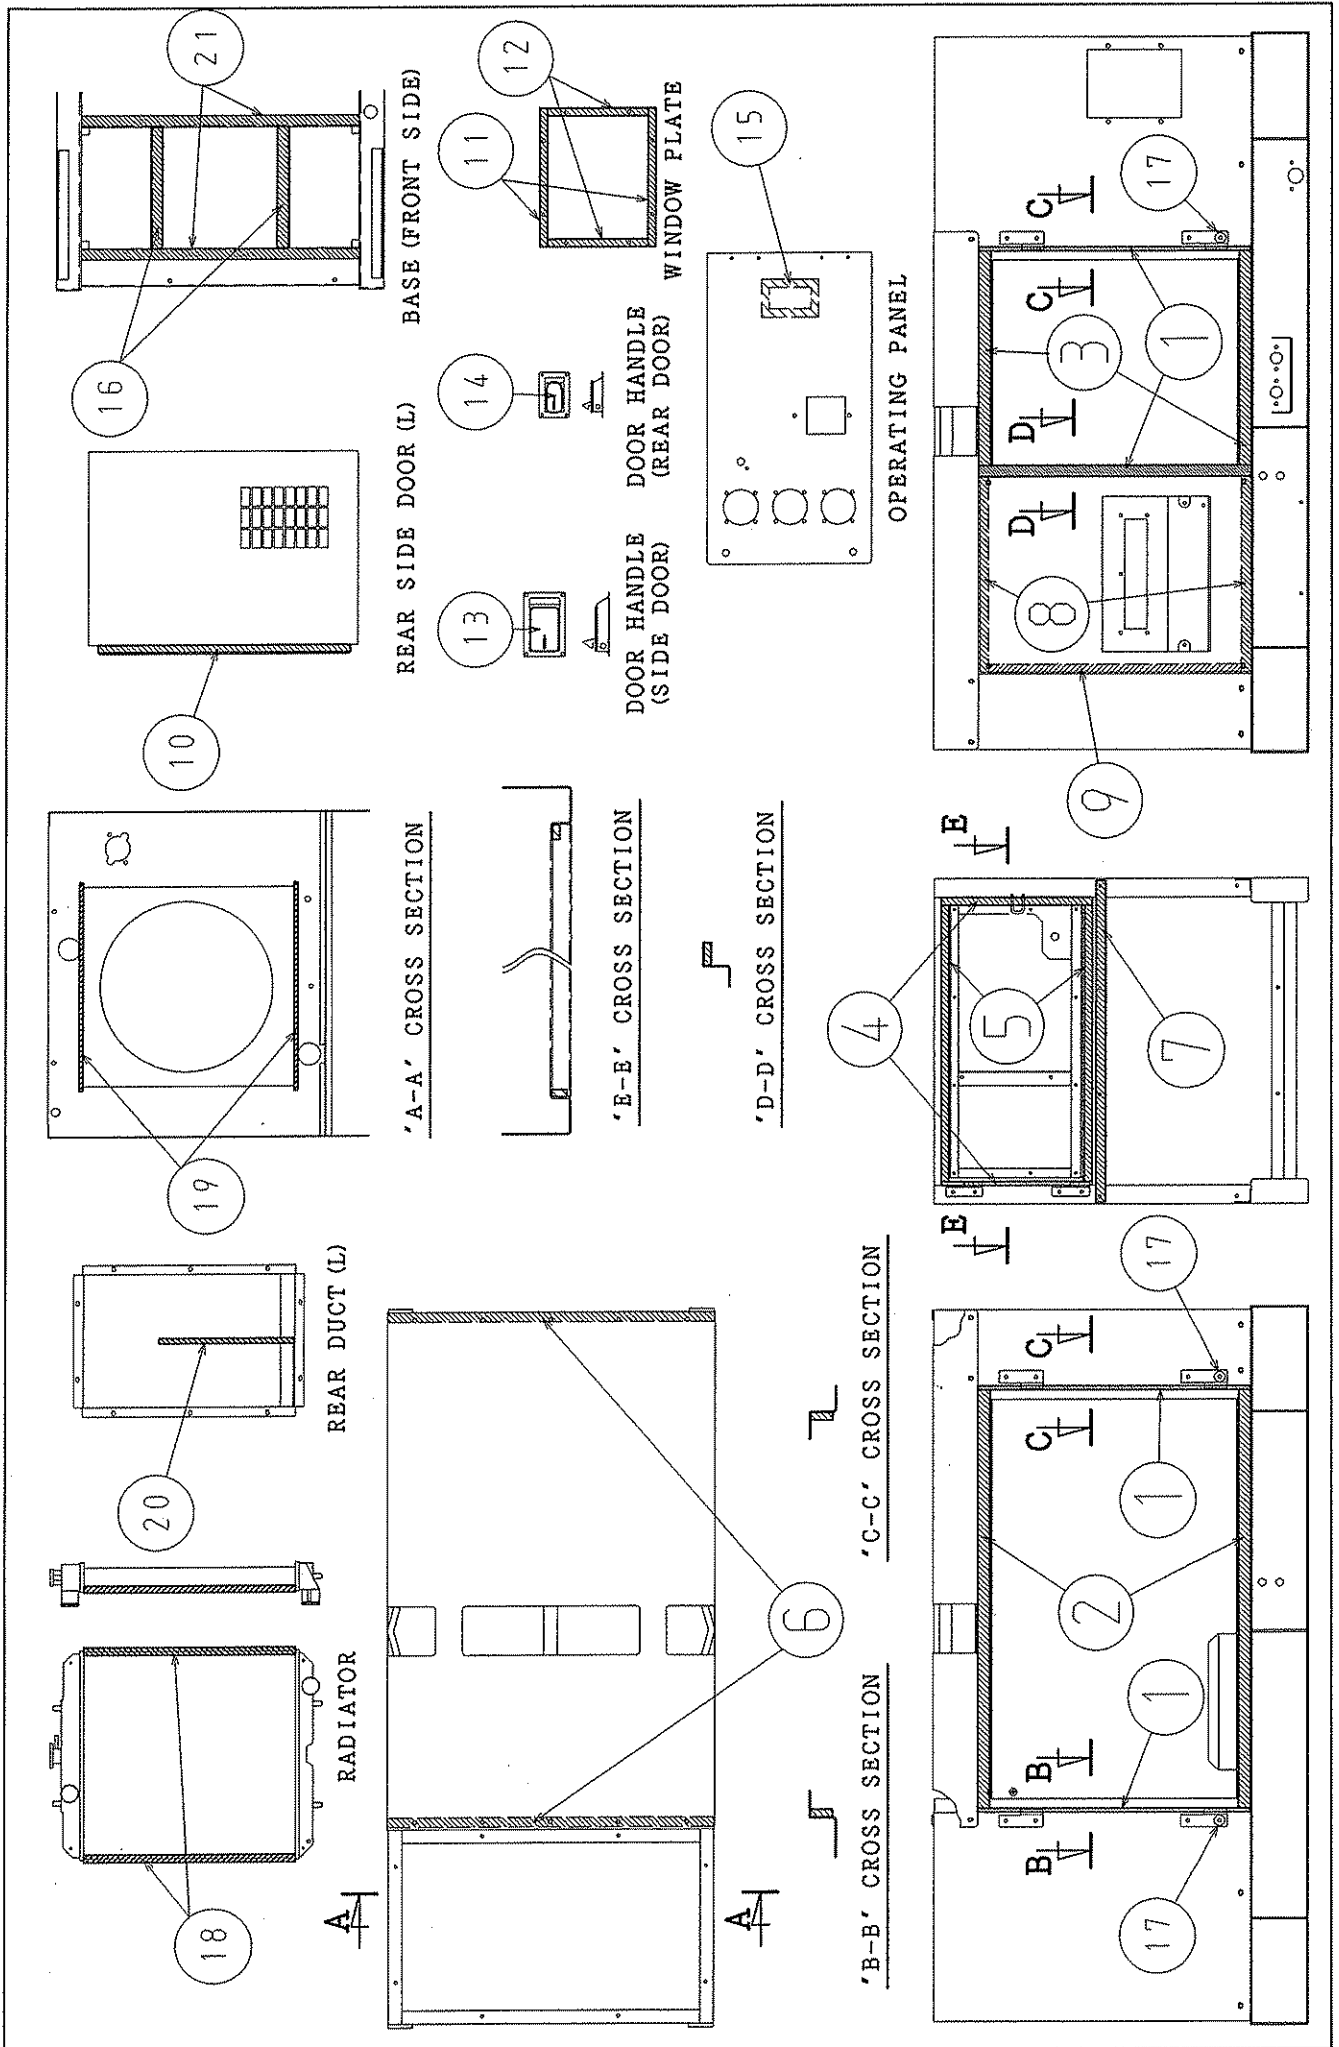

Bonnet Ass'y (Part 2)

Key No.	Parts No.	Parts Name	Remarks	Q'ty				Symbol	Serial No.
				All	A	B	C		
1	02289 00720	Hollow Seal Rubber		4					
2	00289 01105	Hollow Seal Rubber		2					
3	02289 00565	Hollow Seal Rubber		2					
4	02288 00405	Hollow Seal Rubber		2					
5	02288 00730	Hollow Seal Rubber		2					
6	02292 00860	Poron L-32		2					
7	02292 00850	Poron L-32		1					
8	02292 00520	Poron L-32		2					
9	02292 00670	Poron L-32		1					
10	02227 00660	Seal Rubber		1					
11	02281 00365	Nor-Seal		2					
12	02281 00265	Nor-Seal		2					
13	C 93125 00004	Door Handle Seal Rubber		2					
14	D 93125 00104	Door Handle Seal Rubber		1					
15	B 04924 00104	Seal Rubber		1					
16	02223 00320	Reston		2					
17	06018 50097	Rubber Foot		3					
18	02203 00550	Trim Seal		2					
19	02209 00550	Seal Rubber		2					
20	02216 00350	Seal Rubber		1					
21	02223 00730	Reston		2