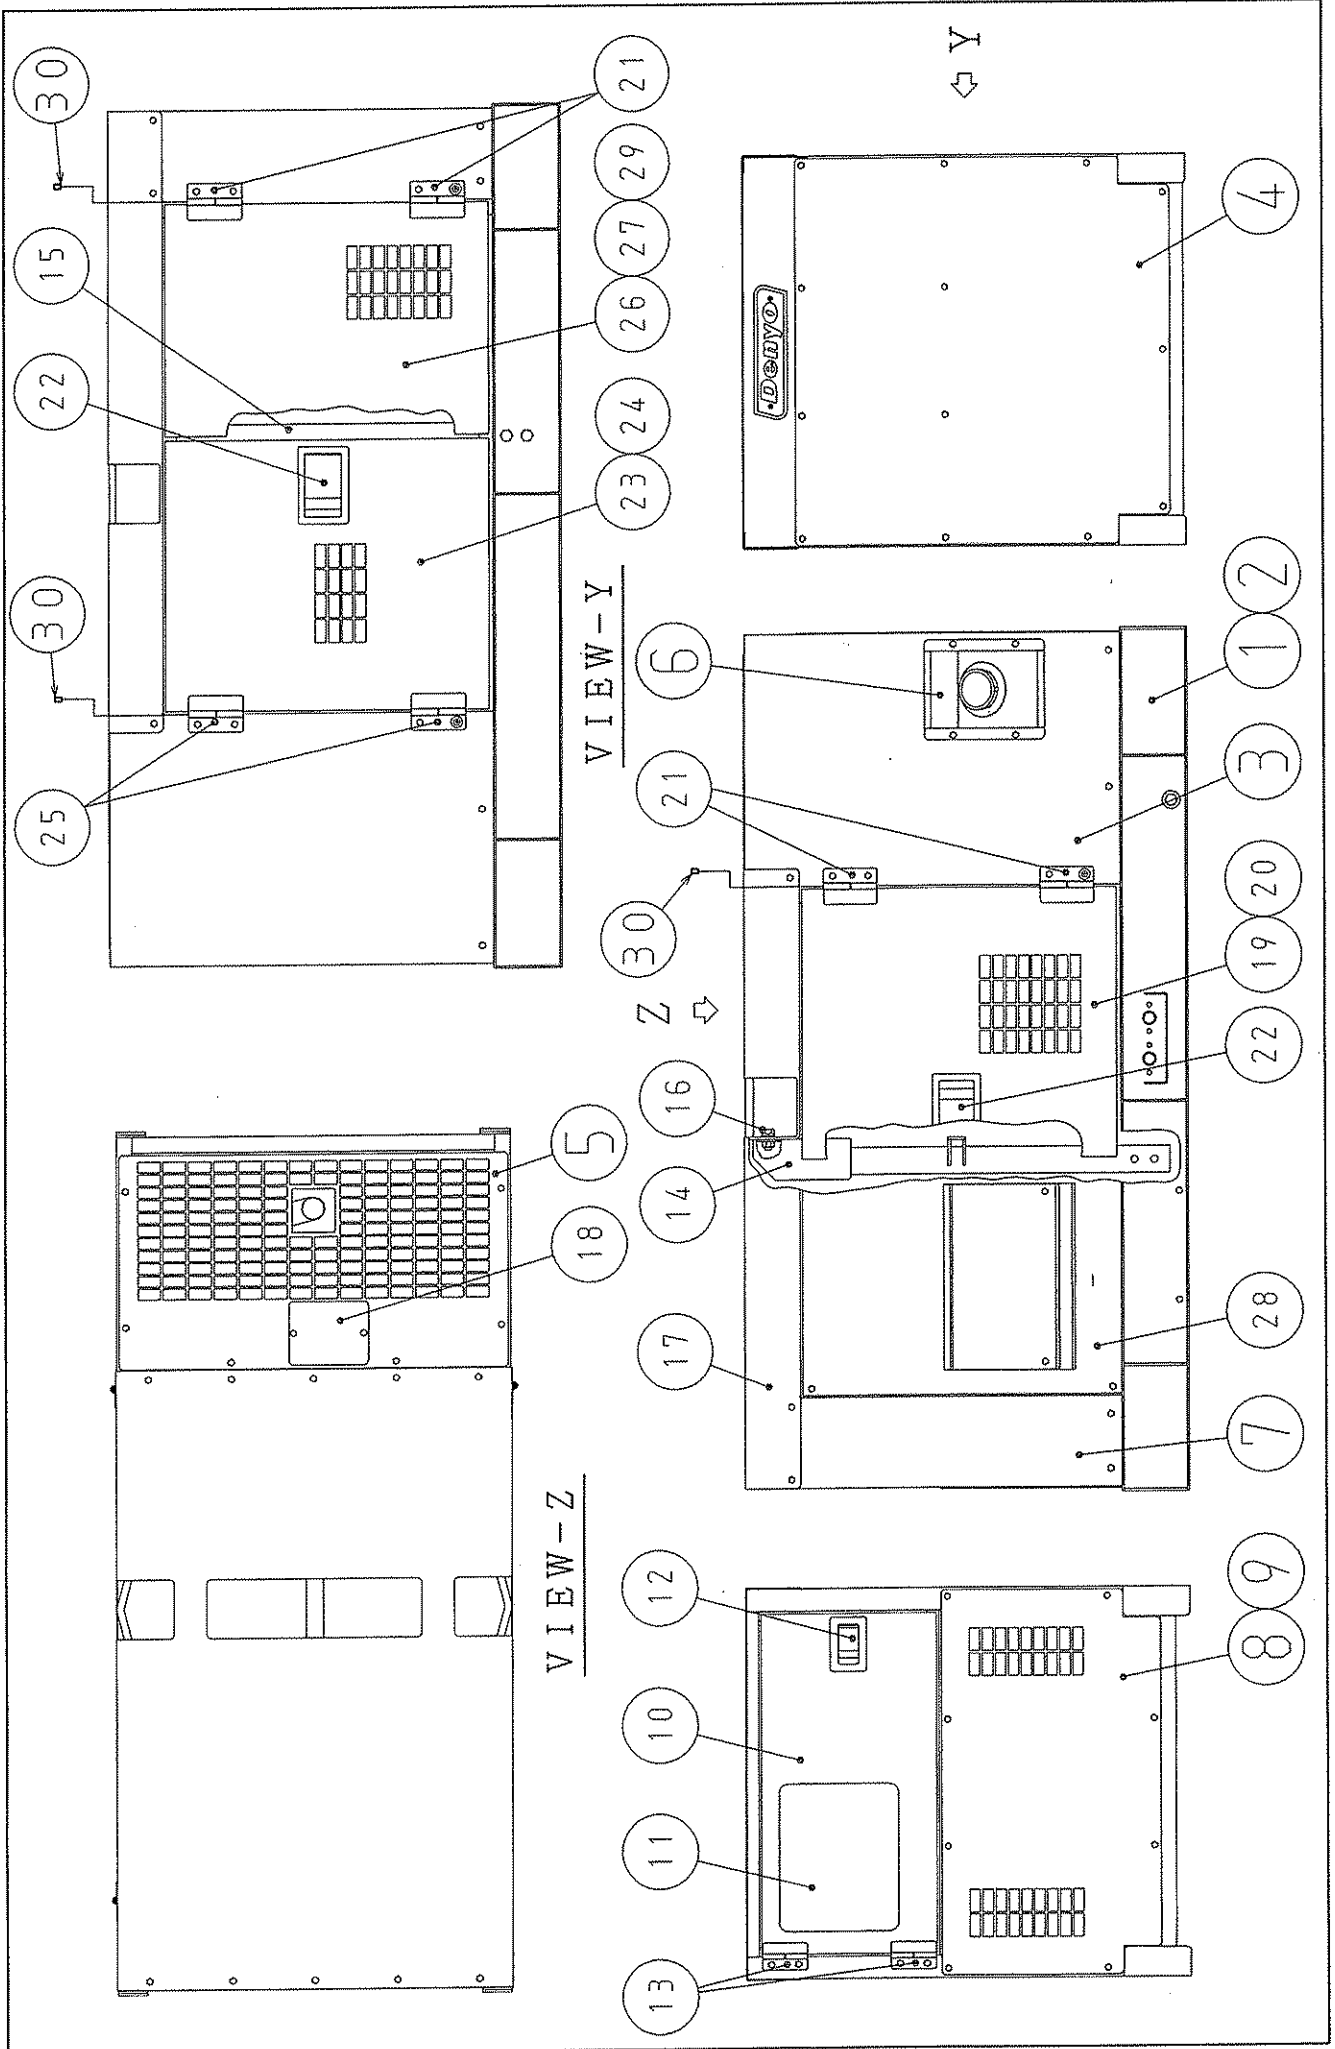

Key No.	Parts No.	Parts Name	Remarks	Q'ty				Symbol	Serial No.
				All	A	B	C		
14	08021 20604	Gasket		1					
15	08450 47504	Drain Joint		1					
16	08020 11104	Plug		1					
17	01500 00018	O-Ring		1					
18	M 13652 00004	Fuel Tank Band		2					
	00169 08020	Hex. Head Bolt		2					
19	02073 08000	Hex. Nut		2					
20	08050 03414	Pad, tank band		4					
21	B 08450 39604	Rubber Seal		1					
22	B 33677 00304	Lock Plate		1					
	00169 08020	Hex. Head Bolt		2				~3799316	
	00169 08020	Hex. Head Bolt		2				3799317~	

Bonnet Ass'y (Part 1)