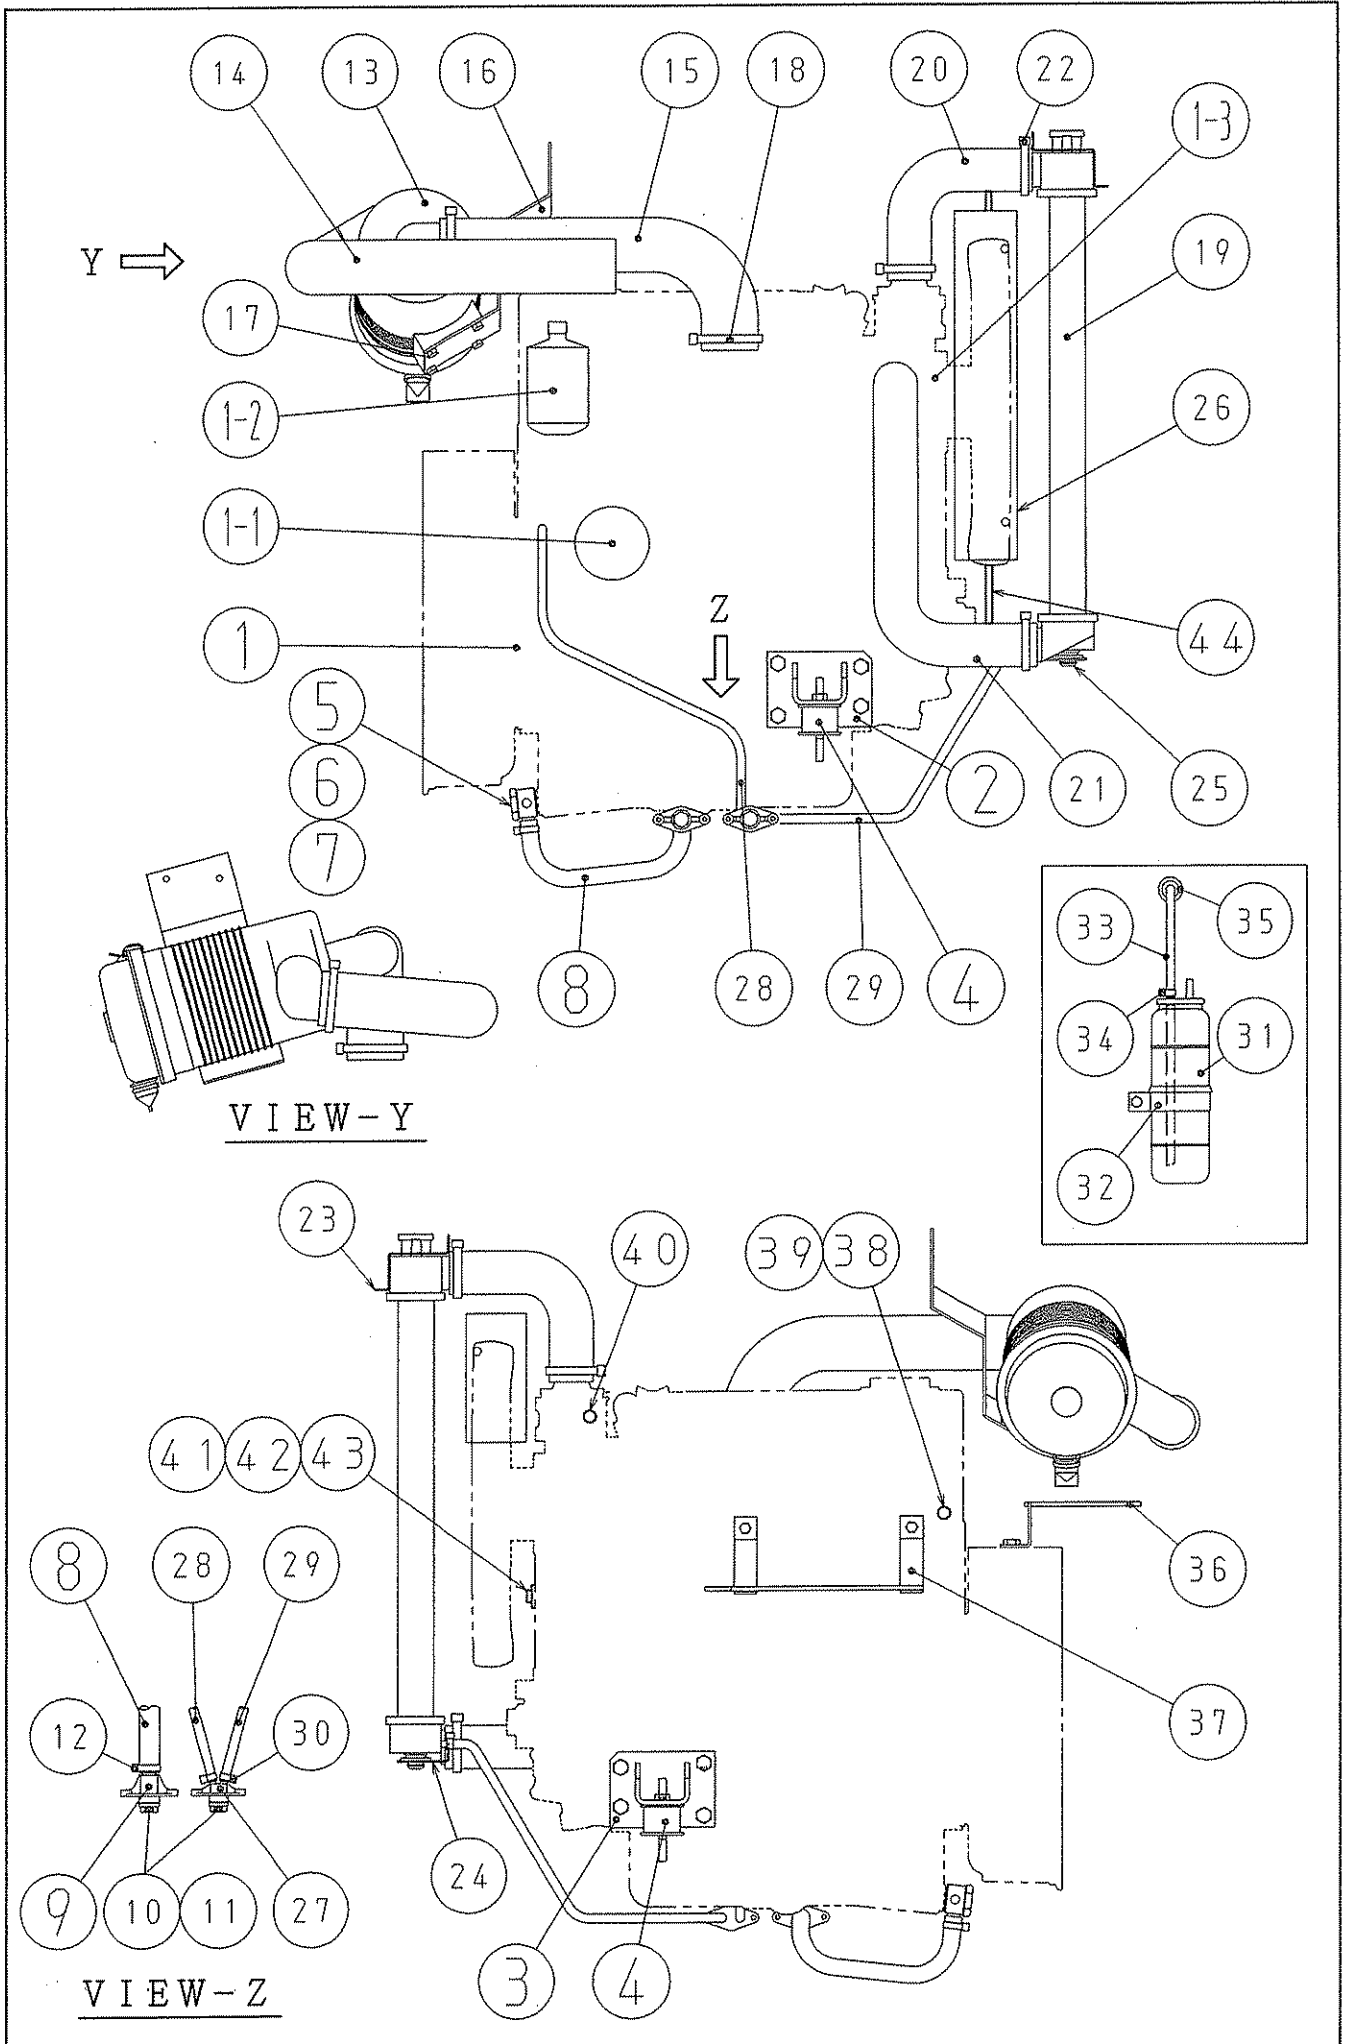

Engine and Radiator Ass'y